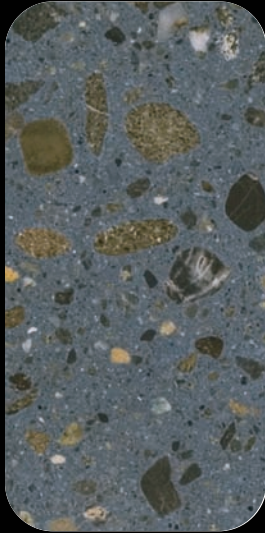

CHENG™

by  **INTERSTAR**

CONCRETE COUNTERTOPS

Pro-Formula Mix - Rich Color and Ultimate Quality

COLOR CHART

GROUND

Amber

Charcoal

Sand

Jade

Tahoe

Platinum

Olive

Wine

POLISHED

Amber