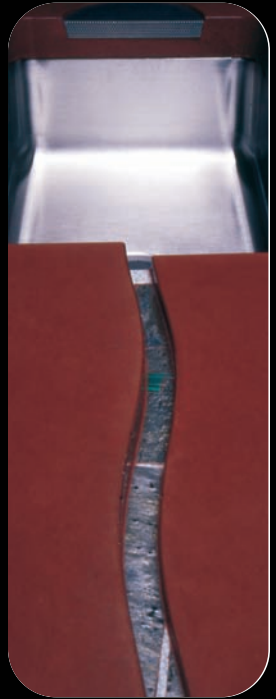

CHENG™

by **INTERSTAR**

NOTE: This color chart only gives an approximate estimate of the color obtained and must be used as a guideline for color selection. The color chart may not represent the final colors that can be obtained.

www.interstarcounters.com